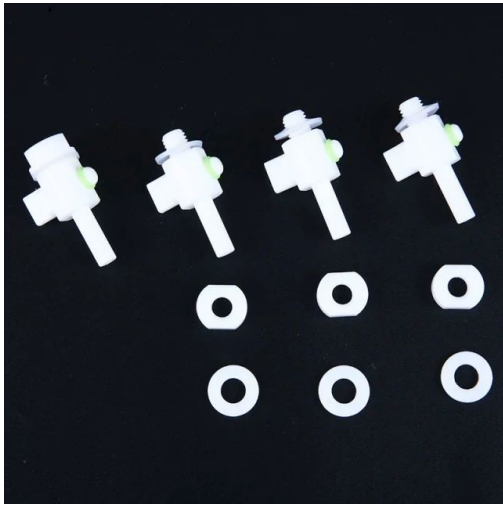

## Ptfe Air Valve

Item Number: PTED-08

### Introduction

PTFE small air valve for gas-liquid sampling and sampling bag for sample collection.

[Learn More](#)